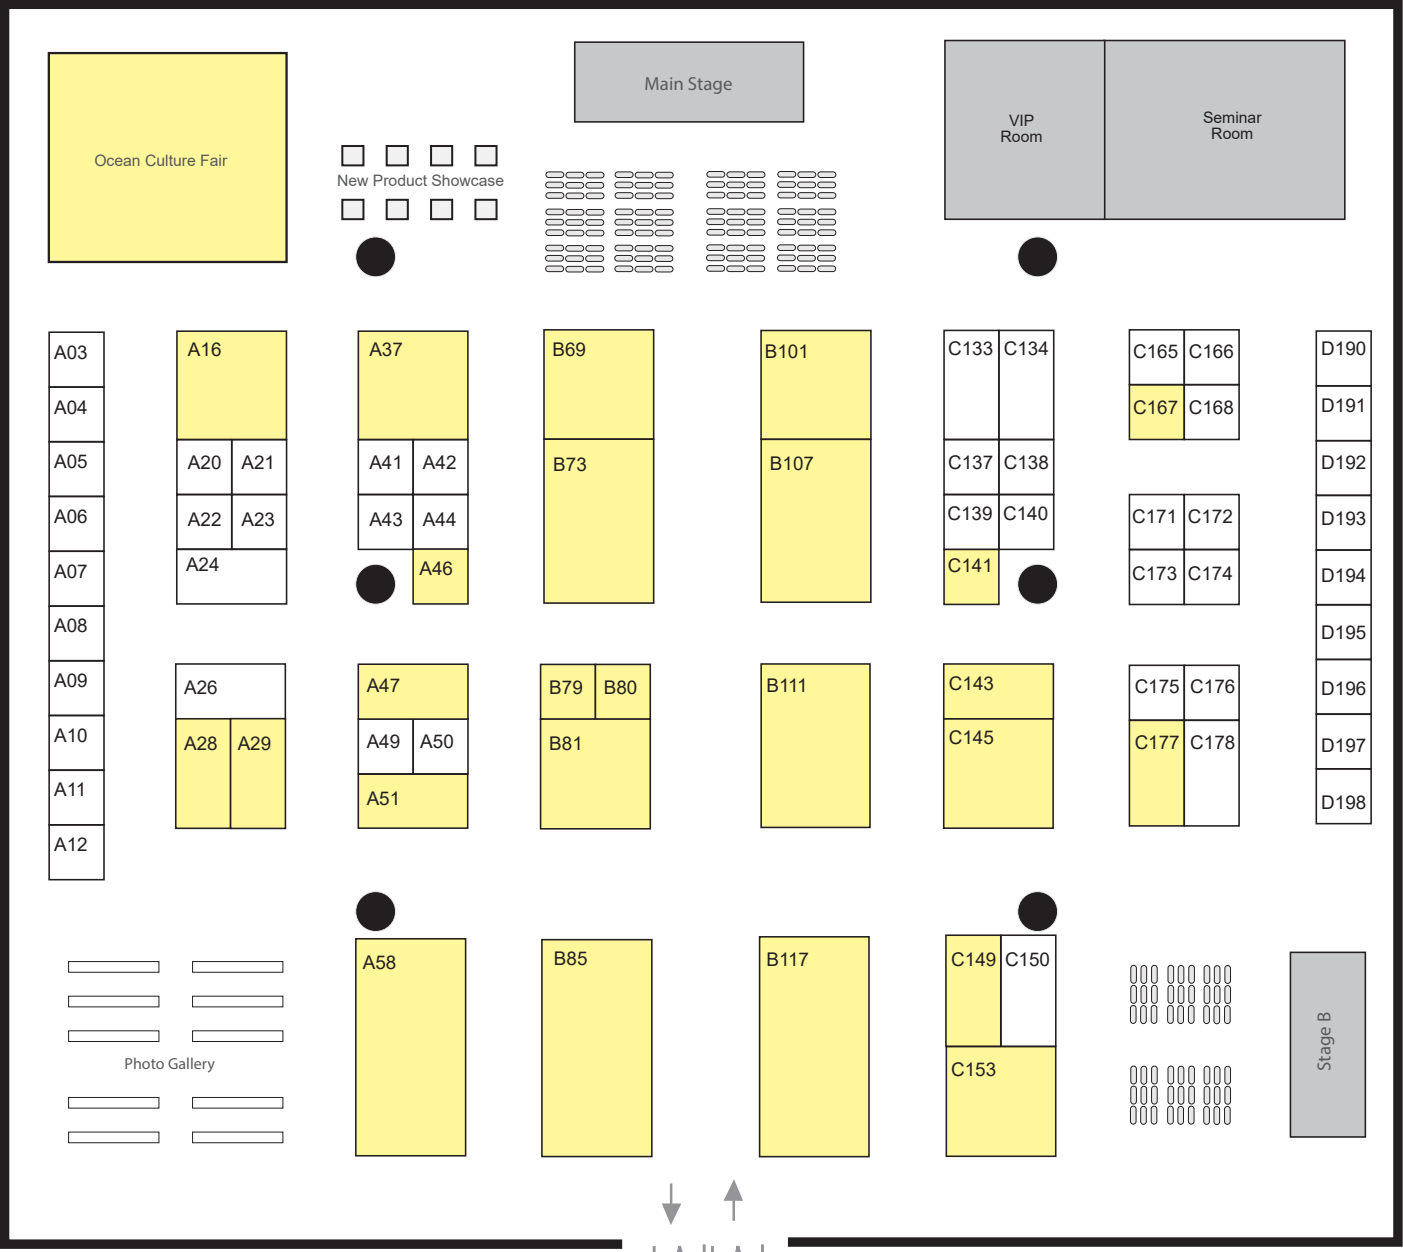

DRT Show Guangzhou Floor Plan
 19-21 June 2020
 Guangzhou Poly World Trade Center
 Guangzhou, China

 9sqm (3X3 meter Booth)
 Booked