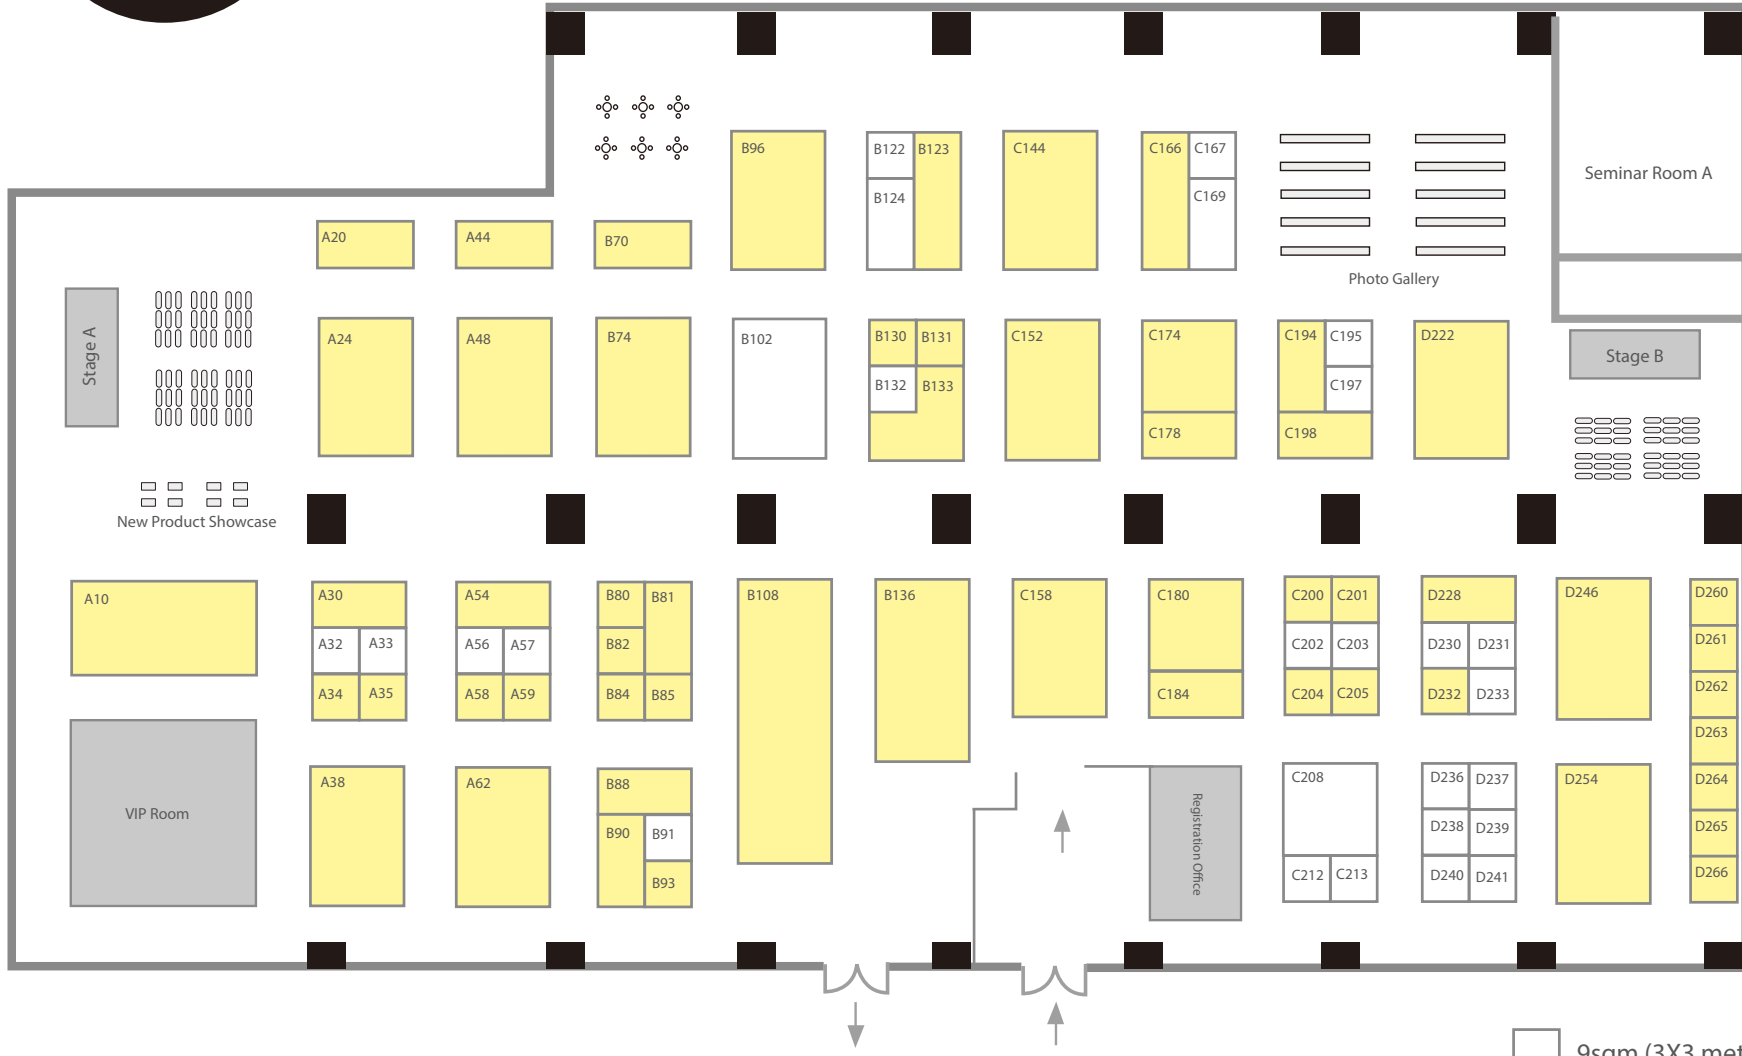

DRT Show Taiwan Floor Plan
 29 - 31 May 2020
 Taipei Flora Expo Centre
 Taiwan (R.O.C)

9sqm (3X3 meter Booth)
 Booked